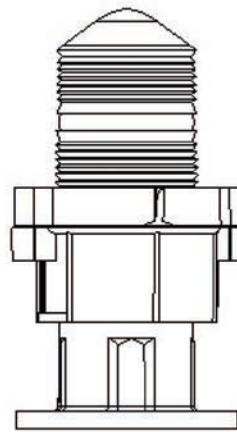

Nautical Miles: Candle Power:

1	0.9
2	4.3
3	12
4	27
5	52
6	94