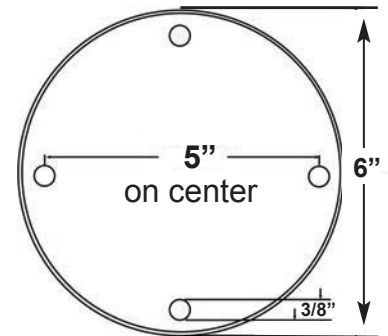

Candle Power:

22
45.7
59.1
75.2
89.5
107

MOUNTING BASE